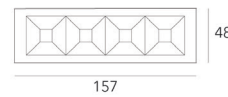

Vectra Series

Engineered for flexibility and refined optical performance, the Vectra Series delivers targeted illumination across diverse architectural environments.

Available in two sizes, each pairs high-performance output with a comprehensive range of beam optics, from tight spots to wall washing to meet the demands of any design. The discreet form allows the Vectra to blend seamlessly into the ceiling.

Product Details

Mounting	Plaster Recessed
Control Gear	Fixed Output, Phase-Cut & DALI
Warranty	5-year
Optic	15°, 35°, 55°, 75°, 40x80°, Wall Wash
Material	Die-Cast Aluminium Housing
Colour	White, Black, Custom
Dimensions	157 / 298 x 48 x 41
Cut Out	152 / 293 x 42
Weight	0.6kg / 1.1kg