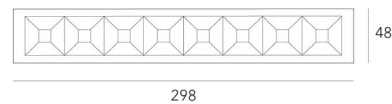

Vectra Series

Engineered for flexibility and refined optical performance, the Vectra Series delivers targeted illumination across diverse architectural environments.

Available in two sizes, each pairs high-performance output with a comprehensive range of beam optics, from tight spots to wall washing to meet the demands of any design. The discreet form allows the Vectra to blend seamlessly into the ceiling.

Product Details

Mounting	Plaster Recessed
Control Gear	Fixed Output, Phase-Cut & DALI
Warranty	5-year
Optic	15°, 35°, 55°, 75°, 40x80°, Wall Wash
Material	Die-Cast Aluminium Housing
Colour	White, Black, Custom
Dimensions	157 / 298 x 48 x 41
Cut Out	152 / 293 x 42
Weight	0.6kg / 1.1kg