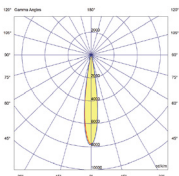

Technical Specifications

Output	1100lm - 2800lm
Wattage	14W - 24W
Efficacy	Up to 116lm/W
Lifetime	L80/B10 >90,000hrs
CCT	3000K, 4000K
CRI	90+
IP Rating	IP20
IK Rating	N/A
SDCM	2-Step
Power Factor	>0.95
Voltage	220-240v
Hz	50-60Hz
COI Compliance	Yes (4000K)

15° Optic