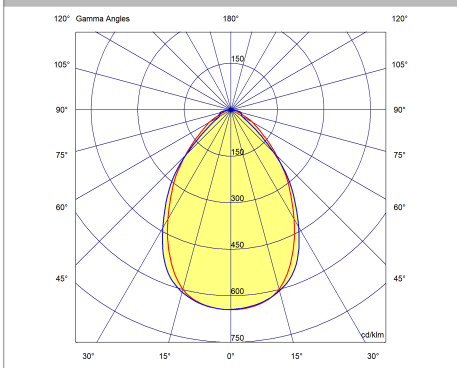

Finish

White Standard (Other RAL avail)

Polar Diagram

Nominal Dimensions

Dimension	A	B	C
Measurement	1195	295	82

Lifetime Data & Other

L80/B10 lumen maintenance of >90,250hrs

Ambient tested operating temperature of 25°C