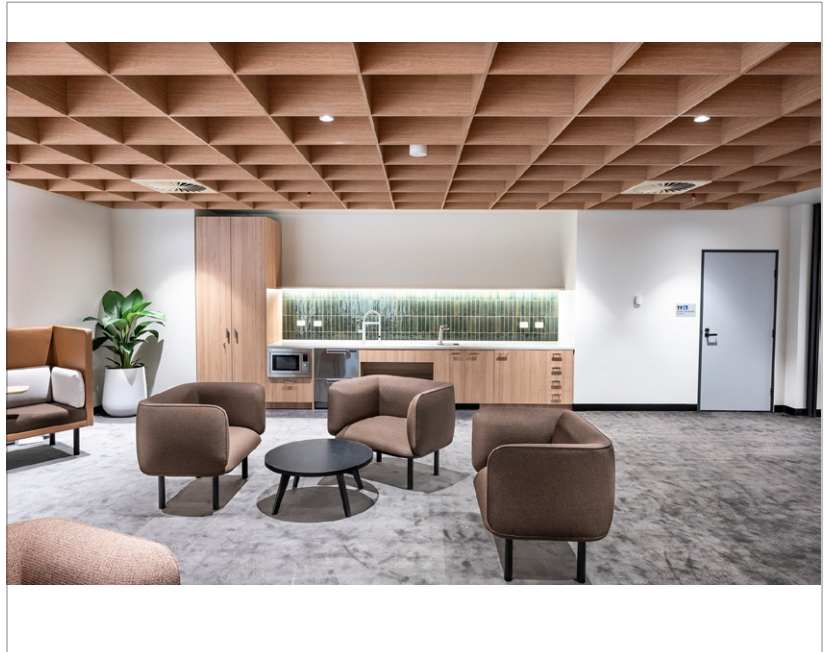

TUBE SM

TECHNICAL INFORMATION

Technical Electrical

220-240v Input Voltage

50-60hz Input Frequency

PF (Power Factor) >0.95 (lowest)

Min / Max dim level 1% to 100%

Colourmetric Data (4000K)

4026K (4000K ANSI) Colour temperature on initial

91.6 Colour rendering on initial

MacAdams 1

R9 value 73

COI: Yes (1.9)

Optical Parameters

18°, 32°, 55° Reflectors available

Cat No.	Output	Wattage	Efficacy	CCT (K)	CRI	Size
TUB.SM.8W.FO.55D.930.WH	678lm	8W	84lm/w	3000K	90+	87 x 180
TUB.SM.8W.FO.55D.940.WH	783lm	8W	98lm/w	4000K	90+	87 x 180
TUB.SM.14W.FO.55D.930.WH	1228lm	14W	87lm/w	3000K	90+	87 x 180
TUB.SM.14W.FO.55D.940.WH	1354lm	14W	96lm/w	4000K	90+	87 x 180
TUB.SM.20W.FO.55D.930.WH	1735lm	20W	86lm/w	3000K	90+	87 x 180
TUB.SM.20W.FO.55D.940.WH	2005lm	20W	100lm/w	4000K	90+	87 x 180

Control Gear Options

Fixed Output TUB.SM.8W.FO.55D.930.WH

DALI TUB.SM.8W.DA.55D.930.WH

Casambi TUB.SM.8W.CA.55D.930.WH

Reflector Options

18° Reflector TUB.SM.8W.FO.18D.930.WH

32° Reflector TUB.SM.8W.FO.32D.930.WH

55° Reflector TUB.SM.8W.FO.55D.930.WH

Colour Finish Options

Black TUB.SM.8W.FO.55D.940.BK

White TUB.SM.8W.FO.55D.940.WH

Custom TUB.SM.8W.FO.55D.940.CC

Trim Rings & Lenses

White Trim Ring +White Trim Ring

Black Trim Ring +Black Trim Ring

Gold Trim Ring +Gold Trim Ring

Honeycomb Louvre +Honeycomb Louvre

Linear Spreader Lens +Linear Spreader Lens