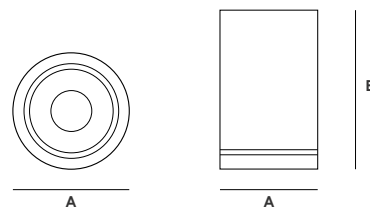

White or Black Standard (Other RAL avail)

Polar Diagram

Nominal Dimensions

Dimension	A	B
Measurement	87	180

Lifetime Data & Other

L80/B10 lumen maintenance of >105,500hrs

Ambient tested operating temperature of 25°C